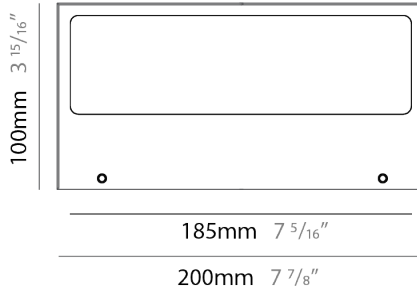

GENERAL

Series: Mini Special
Brand: Platek
Division: Exterior
Mounting Type: Surface
Mounting Location: Wall
Subcategory: Wall Effect

PHYSICAL

Shape: Rectangle
Length (mm): 200
Length (in): 7 7/8
Height (mm): 100
Depth (mm): 100
Height (in): 3 15/16
Depth (in): 3 15/16
Light Distribution: Direct / Indirect
Weight (kg): 1.6
Weight (lbs): 3.53
Diffuser: Clear tempered glass / Diffused Sandblasted Glass
Fixture Finish: [BLK / WHI / GRY / COR / ANT / BRZ](#)
Fixture Material: Aluminum Die Cast

ELECTRICAL

Lamp Type: LED
Input Wattage (W): 21
Total Output Wattage (W): 16
Dimming: Non-Dimmable
Driver Included: Yes
Driver Location: Integrated
Driver Type: Constant Current - 120Vac
Driver Class: Class 2
Input Voltage (V): 120 - 277
Constant Current (MA): 700
Upon Request: Remote: 0-10Vdc dimming / Phase dimming / Non-dimming 120/277Vac

LED

Color Temperature (°K): [3000 / 4000](#)
Max. Delivered Lumen (lm): 1770 / 1840
Nominal Lumen (lm): 2080 / 2160
CRI: >80 CRI
Lamp Life (hrs): 60000

OPTICAL

Optic°: [2 Openings](#)

RATINGS AND CERTIFICATIONS

Certified By: Certified for North American Standards
IP rating: IP65
IK Rating: IK05
Upon Request: Higher Maximum Ambient Temperature

PROJECT
TYPE
SPECIFIER
QUANTITY
DATE