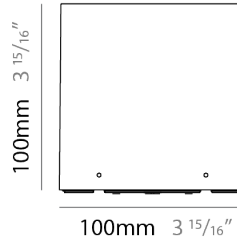

GENERAL

Series: Mini Special
Brand: Platek
Division: Exterior
Mounting Type: Surface
Mounting Location: Wall
Subcategory: Wall Effect

PHYSICAL

Shape: Rectangle
Length (mm): 200
Length (in): 7 7/8
Height (mm): 100
Depth (mm): 100
Height (in): 3 15/16
Depth (in): 3 15/16
Light Distribution: Direct / Indirect
Weight (kg): 1.6
Weight (lbs): 3.53
Diffuser: Clear tempered glass / Diffused Sandblasted Glass
Fixture Finish: [BLK / WHI / GRY / COR / ANT / BRZ](#)
Fixture Material: Aluminum Die Cast

ELECTRICAL

Lamp Type: LED
Input Wattage (W): 21
Total Output Wattage (W): 16
Dimming: Non-Dimmable
Driver Included: Yes
Driver Location: Integrated
Driver Type: Constant Current - 120Vac
Driver Class: Class 2
Input Voltage (V): 120 - 277
Constant Current (MA): 700
Upon Request: Remote: 0-10Vdc dimming / Phase dimming / Non-dimming 120/277Vac

LED

Color Temperature (°K): [3000 / 4000](#)
Max. Delivered Lumen (lm): 1770 / 1840
Nominal Lumen (lm): 2080 / 2160
CRI: >80 CRI
Lamp Life (hrs): 60000

OPTICAL

Optic°: [2 Openings](#)

RATINGS AND CERTIFICATIONS

Certified By: Certified for North American Standards
IP rating: IP65
IK Rating: IK05
Upon Request: Higher Maximum Ambient Temperature

PROJECT
TYPE
SPECIFIER
QUANTITY
DATE